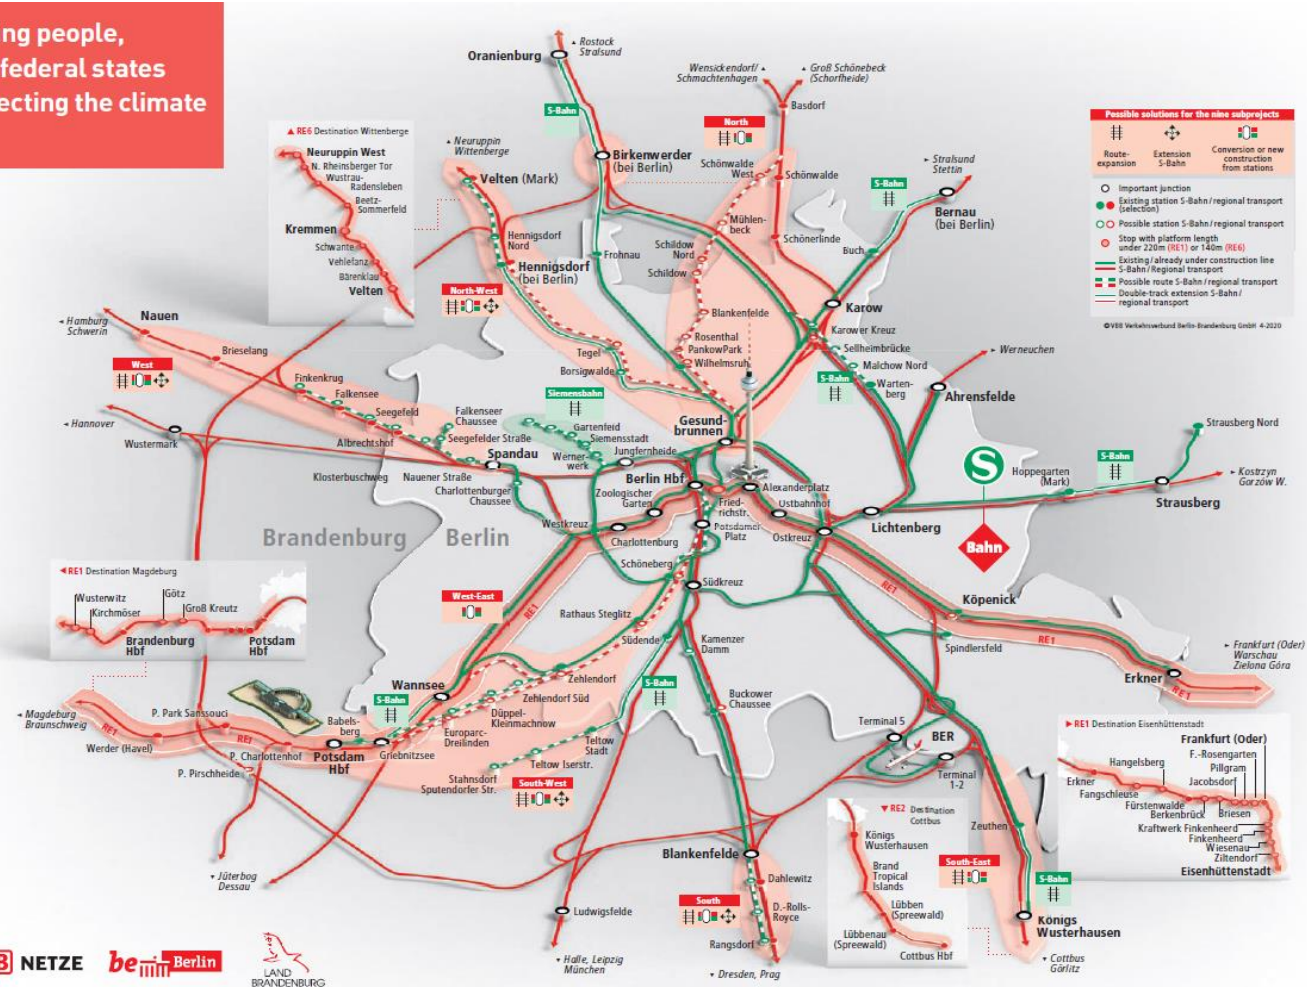

Vertretung
des Landes Brandenburg bei
der
Europäischen Union

i2030 – More Tracks for Berlin & Brandenburg

Connecting people, regions, federal states and protecting the climate

Connecting regions,
communities and
economies
through clean and smart
transportation