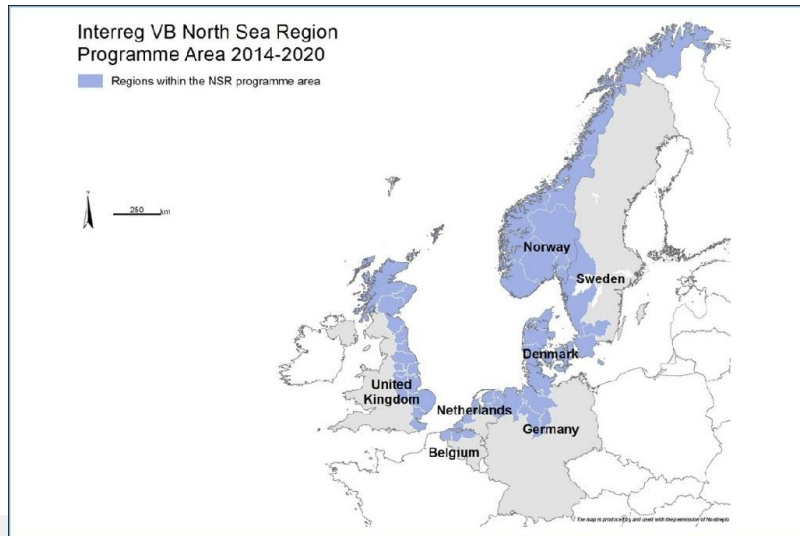

Møteplass

Akselerator

Investorprogram

70 Partnere

32 Partnere

33 Partnere

40 Partnere

OREEC

KUNNSKAPSBYEN
CENTRE OF INNOVATION

Interreg
North Sea Region
Northern Connections

European Regional Development Fund

Oslo kommune

Partnere

Oslo kommune

OREEC
KUNNSKAPSBYEN
CENTRE OF INNOVATION

Aalborg Kommune (City of Aalborg, AAK)
Business Region Göteborg AB (Business Region Göteborg AB, BRG)
Schleswig-Holstein (Federal State Schleswig-Holstein, SH)
CLEAN (CLEAN, CLEAN)
Erneuerbare Energien Hamburg
Clusteragentur GmbH (Renewable Energy Hamburg, REHH)
Freie und Hansestadt Hamburg (Free and Hanseatic City of Hamburg, FHH)
Aarhus Kommune (City of Aarhus, AAR)
Stichting Energy Valley (Energy Valley Foundation, EV)
HafenCity Universität Hamburg (HafenCity University Hamburg, HCU)
Region Midtjylland (Central Denmark Region, CDR)